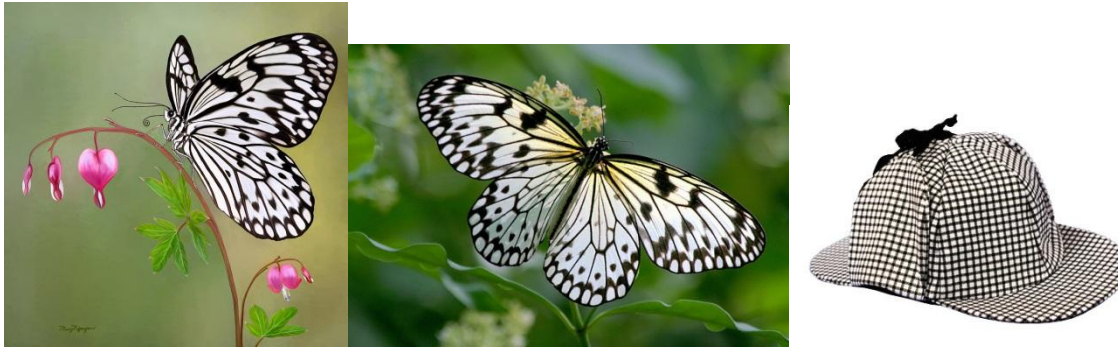

The Case of the School Suspect: A Play about Pests

Below are photos of the insects the characters are based upon as well as the clothes they might wear based on their profession or coloration. Use these to help design costumes for your play!

Characters

Narrator (human, can be male or female; wear casual clothes, shirt, jeans, any color)

Inspector Leppie (a Paper Kite--type of butterfly), black and white butterfly wearing a Sherlock Holmes hat)